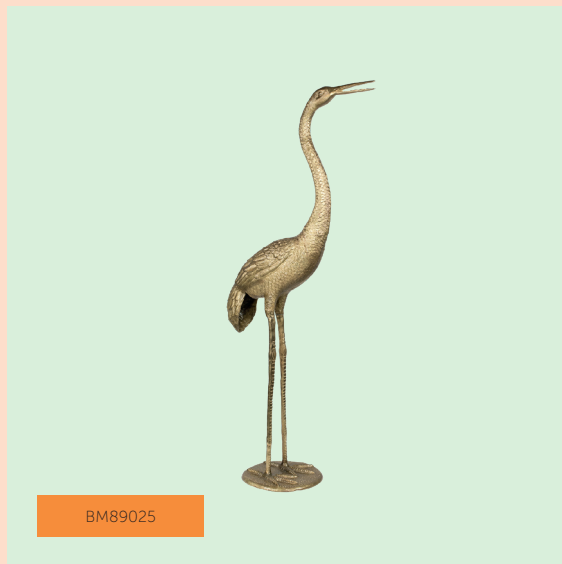

**chairs**  
page 4-9

**cabinets**  
page 18-21

**carpets**  
page 30-37

**technical  
specifications**  
page 62-69

**It's Tea Time In China cabinet**

BM41002

BM89025

**A Tall Handsome statue**

**limited  
editions**

Alongside our regular collection, we also release limited-edition designs. Depending on the piece, the number of limiteds will usually be capped at around 100 worldwide. We like the idea of a Bold Monkey limited becoming a collectible. Something that's unique to only a handful of people, meaning you get the chance to own something without seeing it everywhere you go. So if you spot a Bold Monkey limited-edition piece you love - don't wait around. Because once it's gone, it's gone.