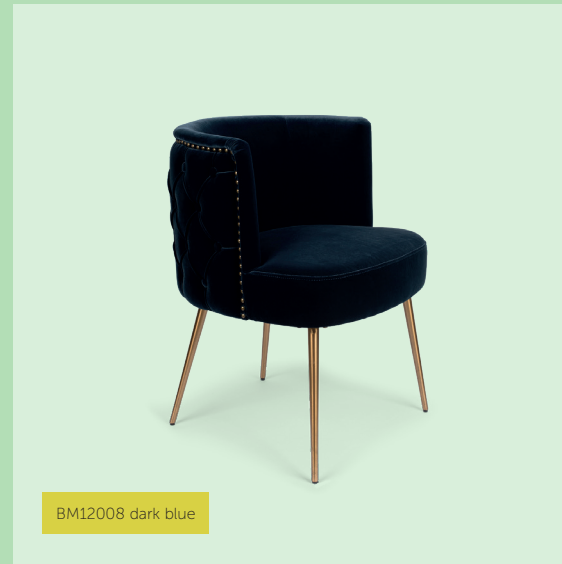

### Such A Stud chair

>> Packing 1 pc/ctn >> CTN 63x63x49 cm >>  
>> CBM 0,19 >> NW 11 KG >> GW 13 KG >>

BM12005 pink

BM12008 dark blue

BM11014 ochre

BM11017 dark blue

BM11018 dark green