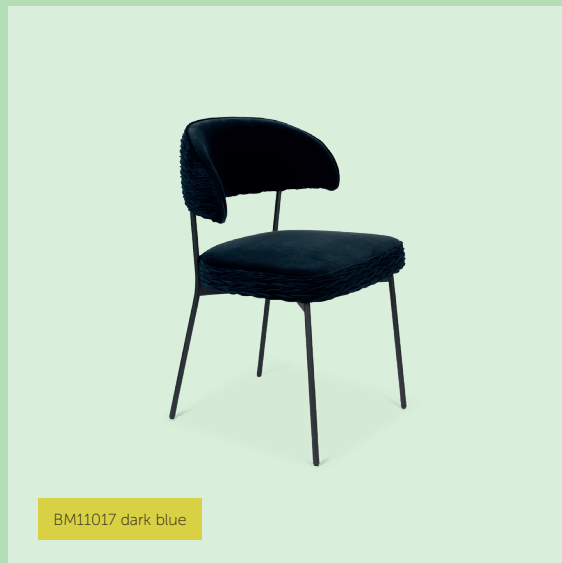

### Such A Stud chair

>> Packing 1 pc/ctn >> CTN 63x63x49 cm >>  
>> CBM 0,19 >> NW 11 KG >> GW 13 KG >>

BM12005 pink

BM12008 dark blue

BM11014 ochre

BM11017 dark blue

BM11018 dark green