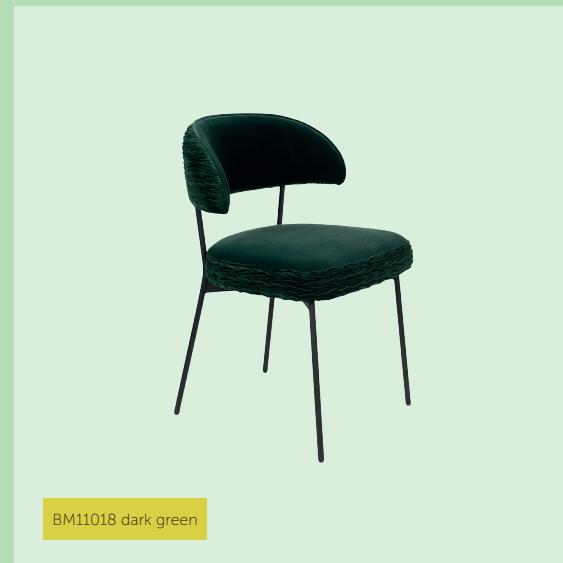

### Such A Stud chair

>> Packing 1 pc/ctn >> CTN 63x63x49 cm >>  
>> CBM 0,19 >> NW 11 KG >> GW 13 KG >>

BM12005 pink

BM12008 dark blue

BM11014 ochre

BM11017 dark blue

BM11018 dark green