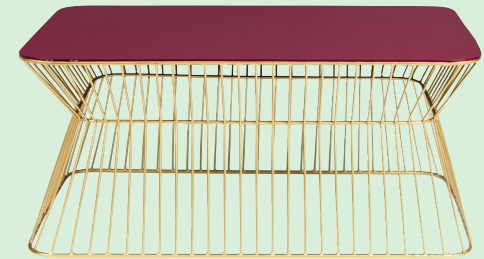

No Offence coffee table

>> Packing: 1 pc/ctn >> CTN: 73x46x38 cm >>
>> CBM 0,128 >> NW 5,8 KG >> GW 9,2 KG >>