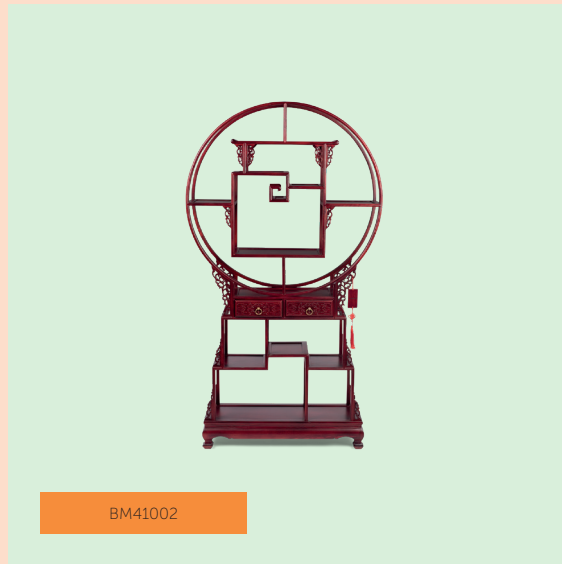

**chairs**  
page 4-9

**cabinets**  
page 18-21

**carpets**  
page 30-37

**technical  
specifications**  
page 62-69

**It's Tea Time In China cabinet**

BM41002

BM89025

**A Tall Handsome statue**