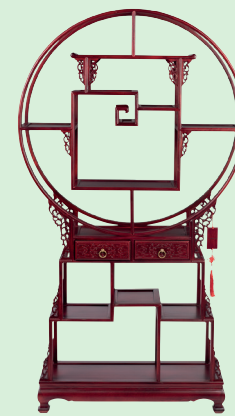

BM41002

Unlock Me cabinet

>> Packing: 1 pc/ctn >> CTN: 134,5x43x43 cm >>
>> CBM 0,249 >> NW 15,8 KG >> GW 18,89 KG >>