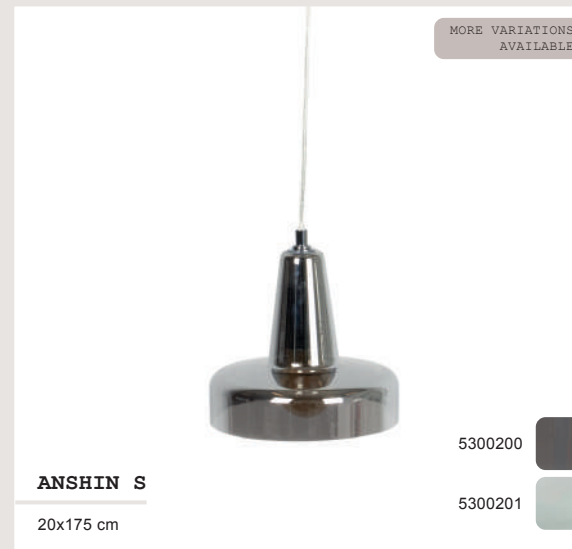

5300187

LENA M
37x155 cm

5300142

5300143

MORE VARIATIONS AVAILABLE

LENA L
48x158 cm

5300144

5300145

MORE VARIATIONS AVAILABLE

LIGHTING
PENDANT LAMPS

LIGHTING
PENDANT LAMPS

LIGHTING
WALL LAMPS

SHEM
26x19x12,5 cm

MORE VARIATIONS AVAILABLE

5400058

JAYLEE
30x15x48 cm