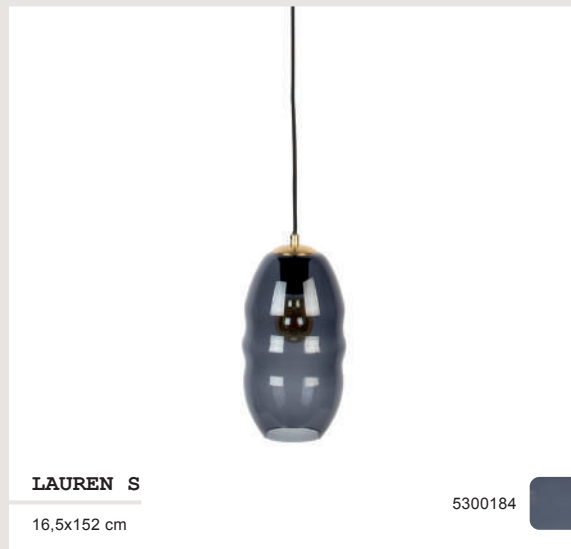

5300187

LENA M
37x155 cm

5300142

5300143

MORE VARIATIONS AVAILABLE

LENA L
48x158 cm

5300144

5300145

MORE VARIATIONS AVAILABLE

LIGHTING
PENDANT LAMPS

LIGHTING
PENDANT LAMPS

LIGHTING
WALL LAMPS

SHEM
26x19x12,5 cm

MORE VARIATIONS AVAILABLE

5400058

JAYLEE
30x15x48 cm